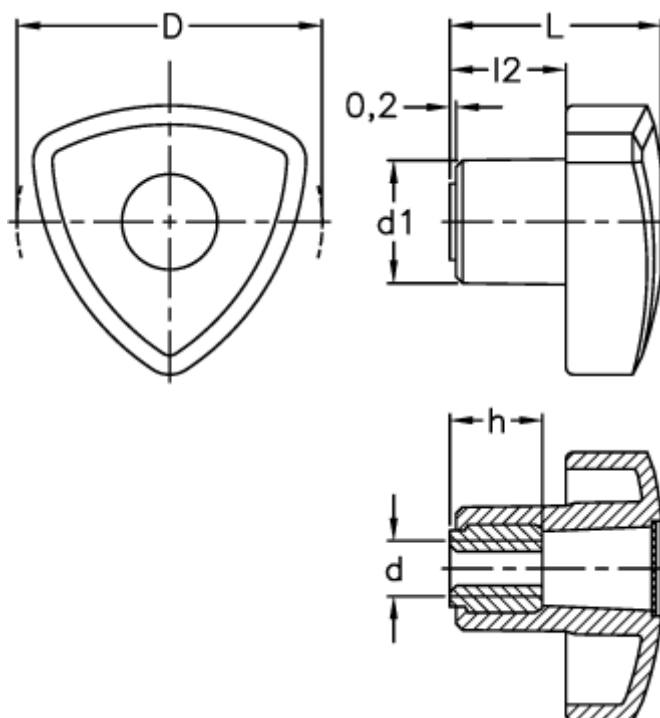

Article number: 2302084211

Description: E+G Lock knob  
VTR.60 B-M12, black

## Measures

|        |       |
|--------|-------|
| $d$    | = 60  |
| $d_1$  | = 22  |
| $d_6H$ | = M12 |
| $L$    | = 41  |
| $l_2$  | = 22  |